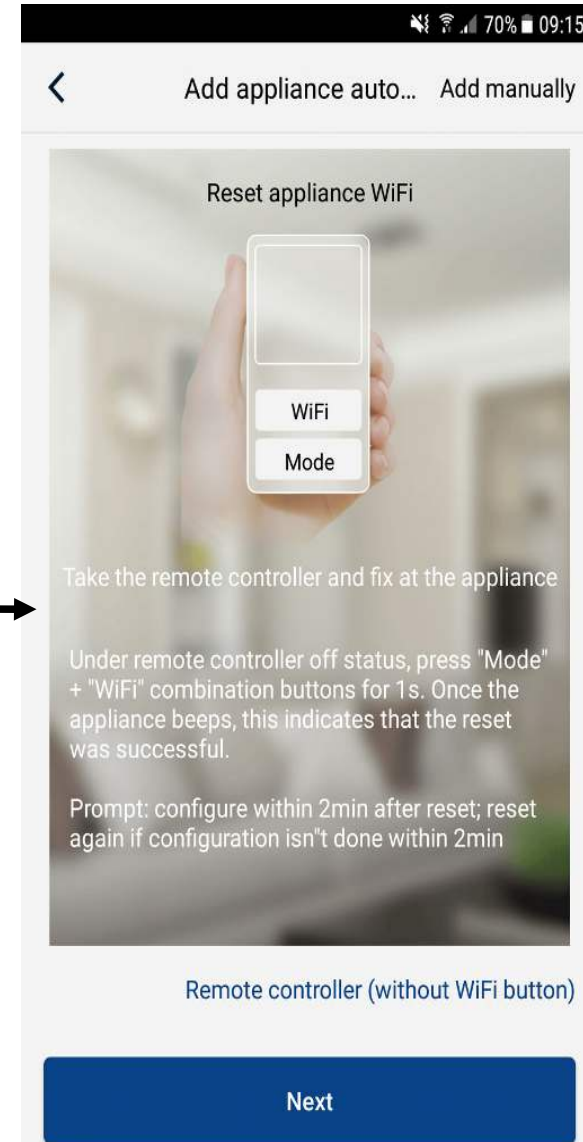

Aprobatii toate cererile aplicatiilor