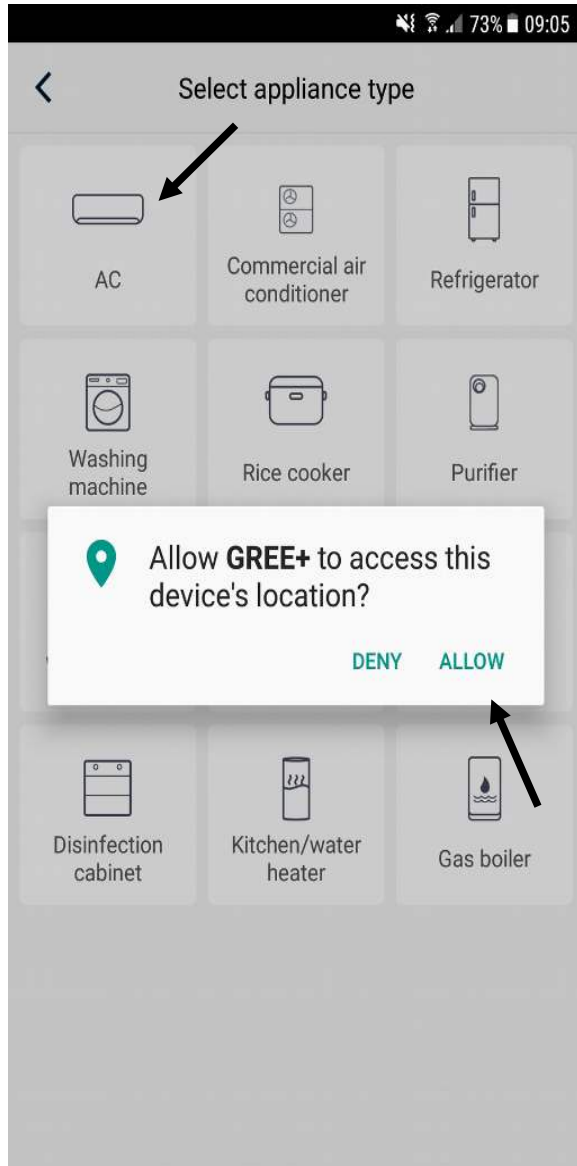

Aprobatii toate cererile aplicatiilor