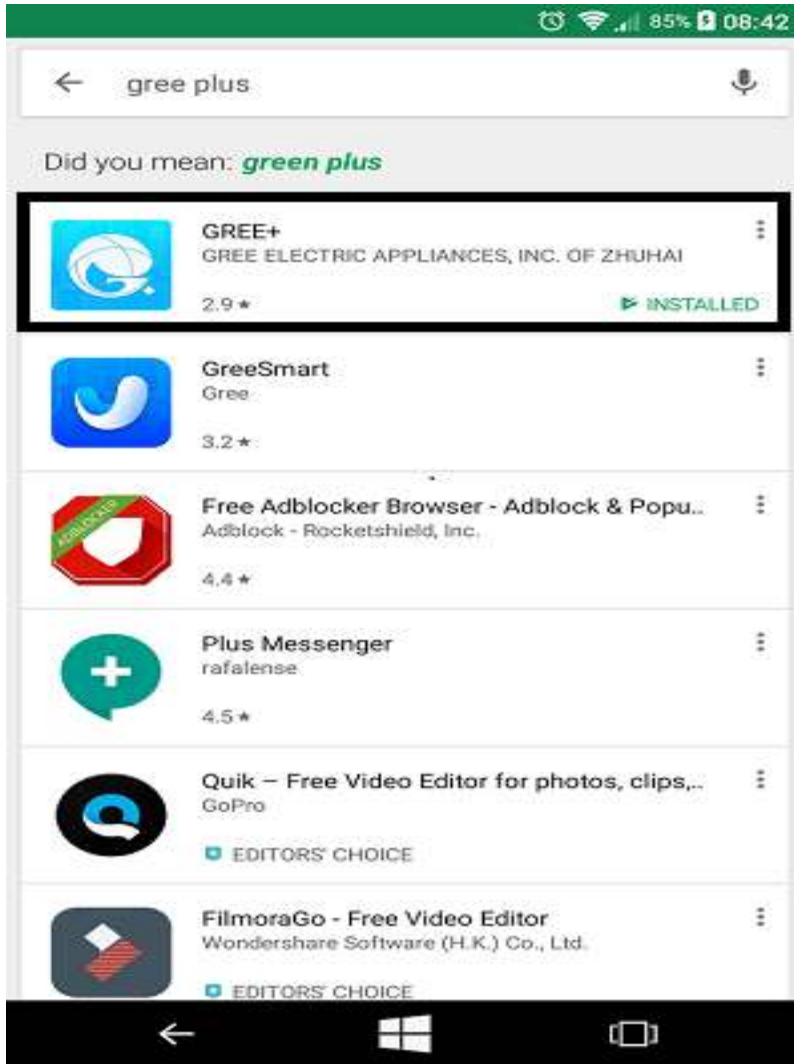

Aplicatia GREE+ in GOOGLE PLAY