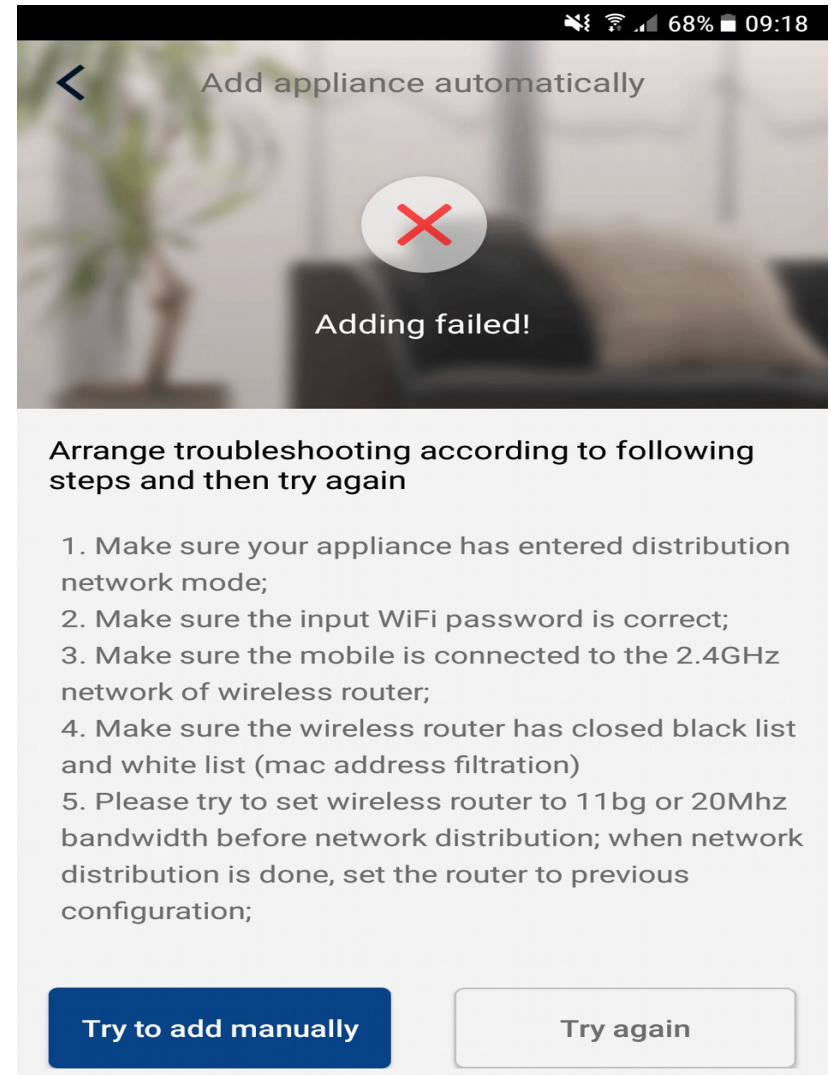

Daca dupa auto-cautarea aparatului, apare aceasta eroare, se incearca iar prin resetarea modulului, tinand apasate butoanele aferente fiecarului tip de telecomanda.