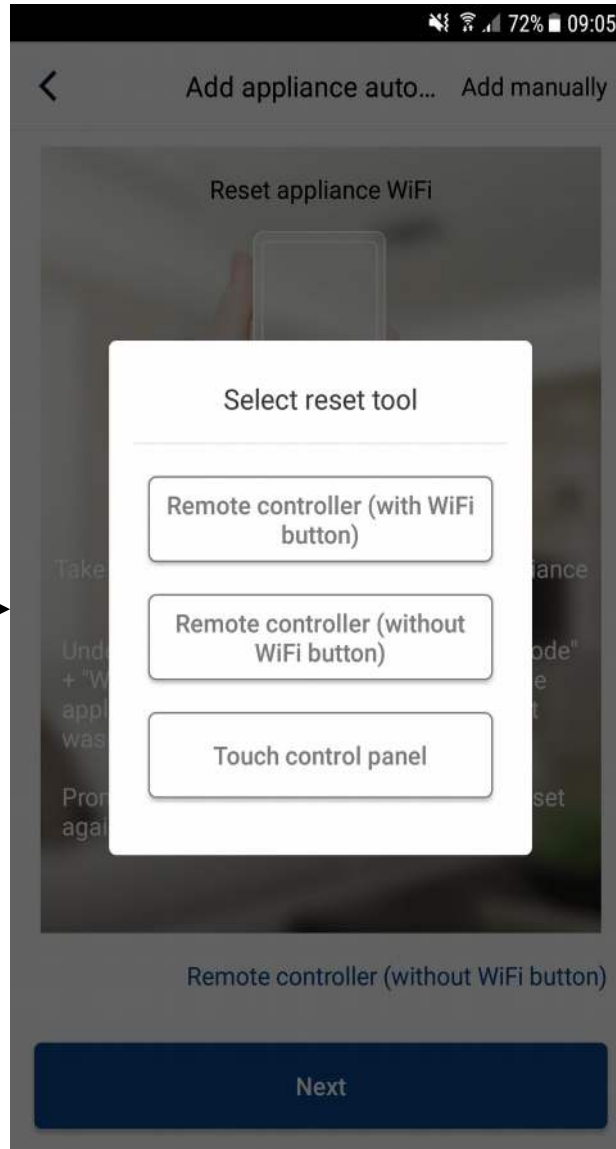

Aprobatii toate cererile aplicatiilor